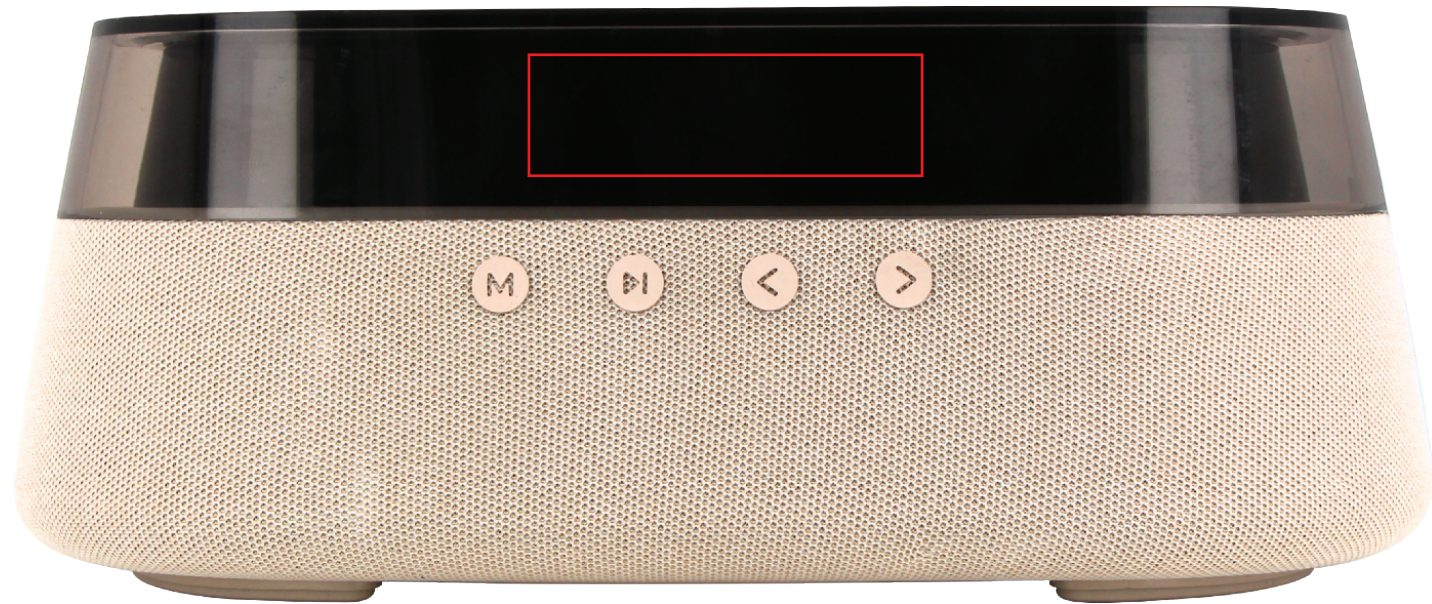

Front side

Order:

Ref:

Article: 95600

Scale: 80%

Imprint colours:

0000

Back side