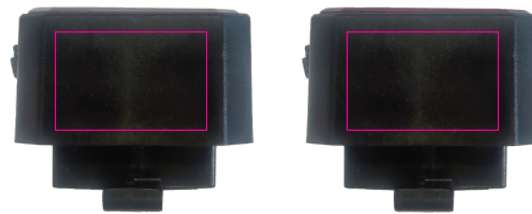

Order:

Ref:

Article: 91235

Scale: 100%

Imprint colours:

0000

Imprint technique(s):

Comment:

White light

Red light

Right side from charging point