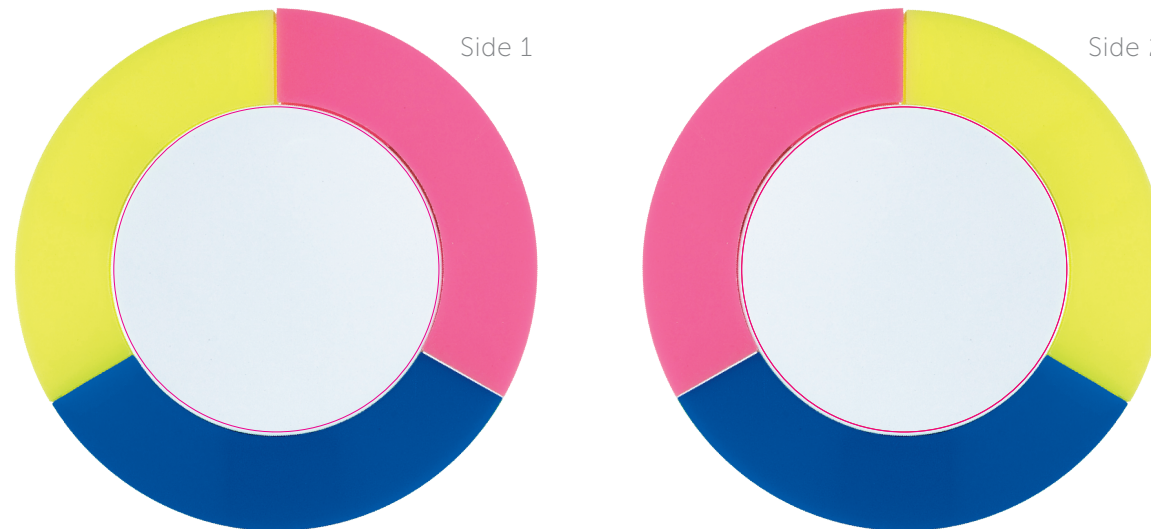

Order:

Ref:

Article: 81421

Scale: 100%

Imprint colours:

Imprint technique(s):

Comment: