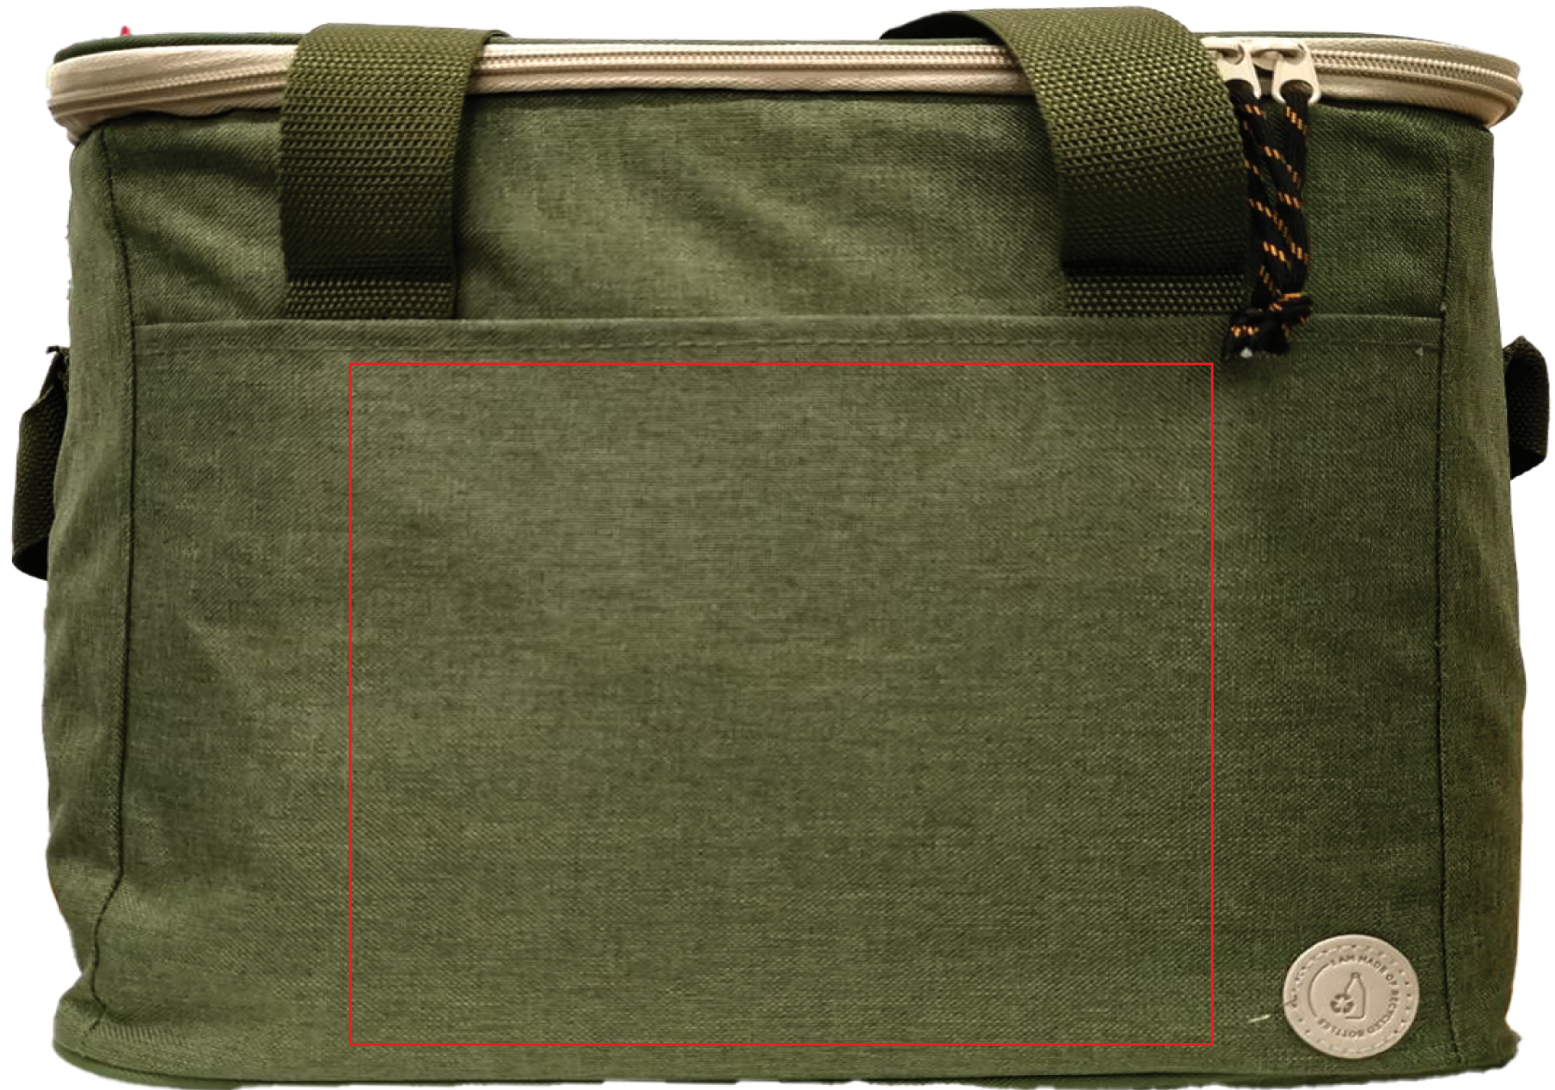

Order:

Ref:

Article: 52043

Scale: 60%

Imprint colours:

Imprint technique(s):

Comment:

THE METHOD OF MANUAL PRINTING
MAY CAUSE SLIGHT AND UNAVOIDABLE DEVIATIONS
IN THE POSITION OF THE PRINT ON THE PRODUCT.