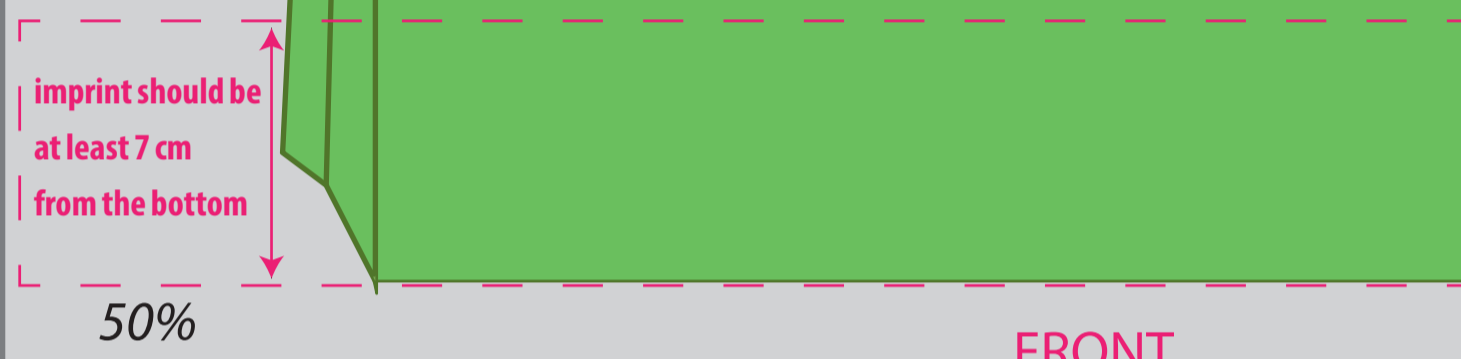

Impression of end result

Colour(s) of item: green

Colour(s) of imprint: xxx

Size of imprint: 280 x 290 mm

Position of imprint: XXX

FRONT

BACK

Artwork