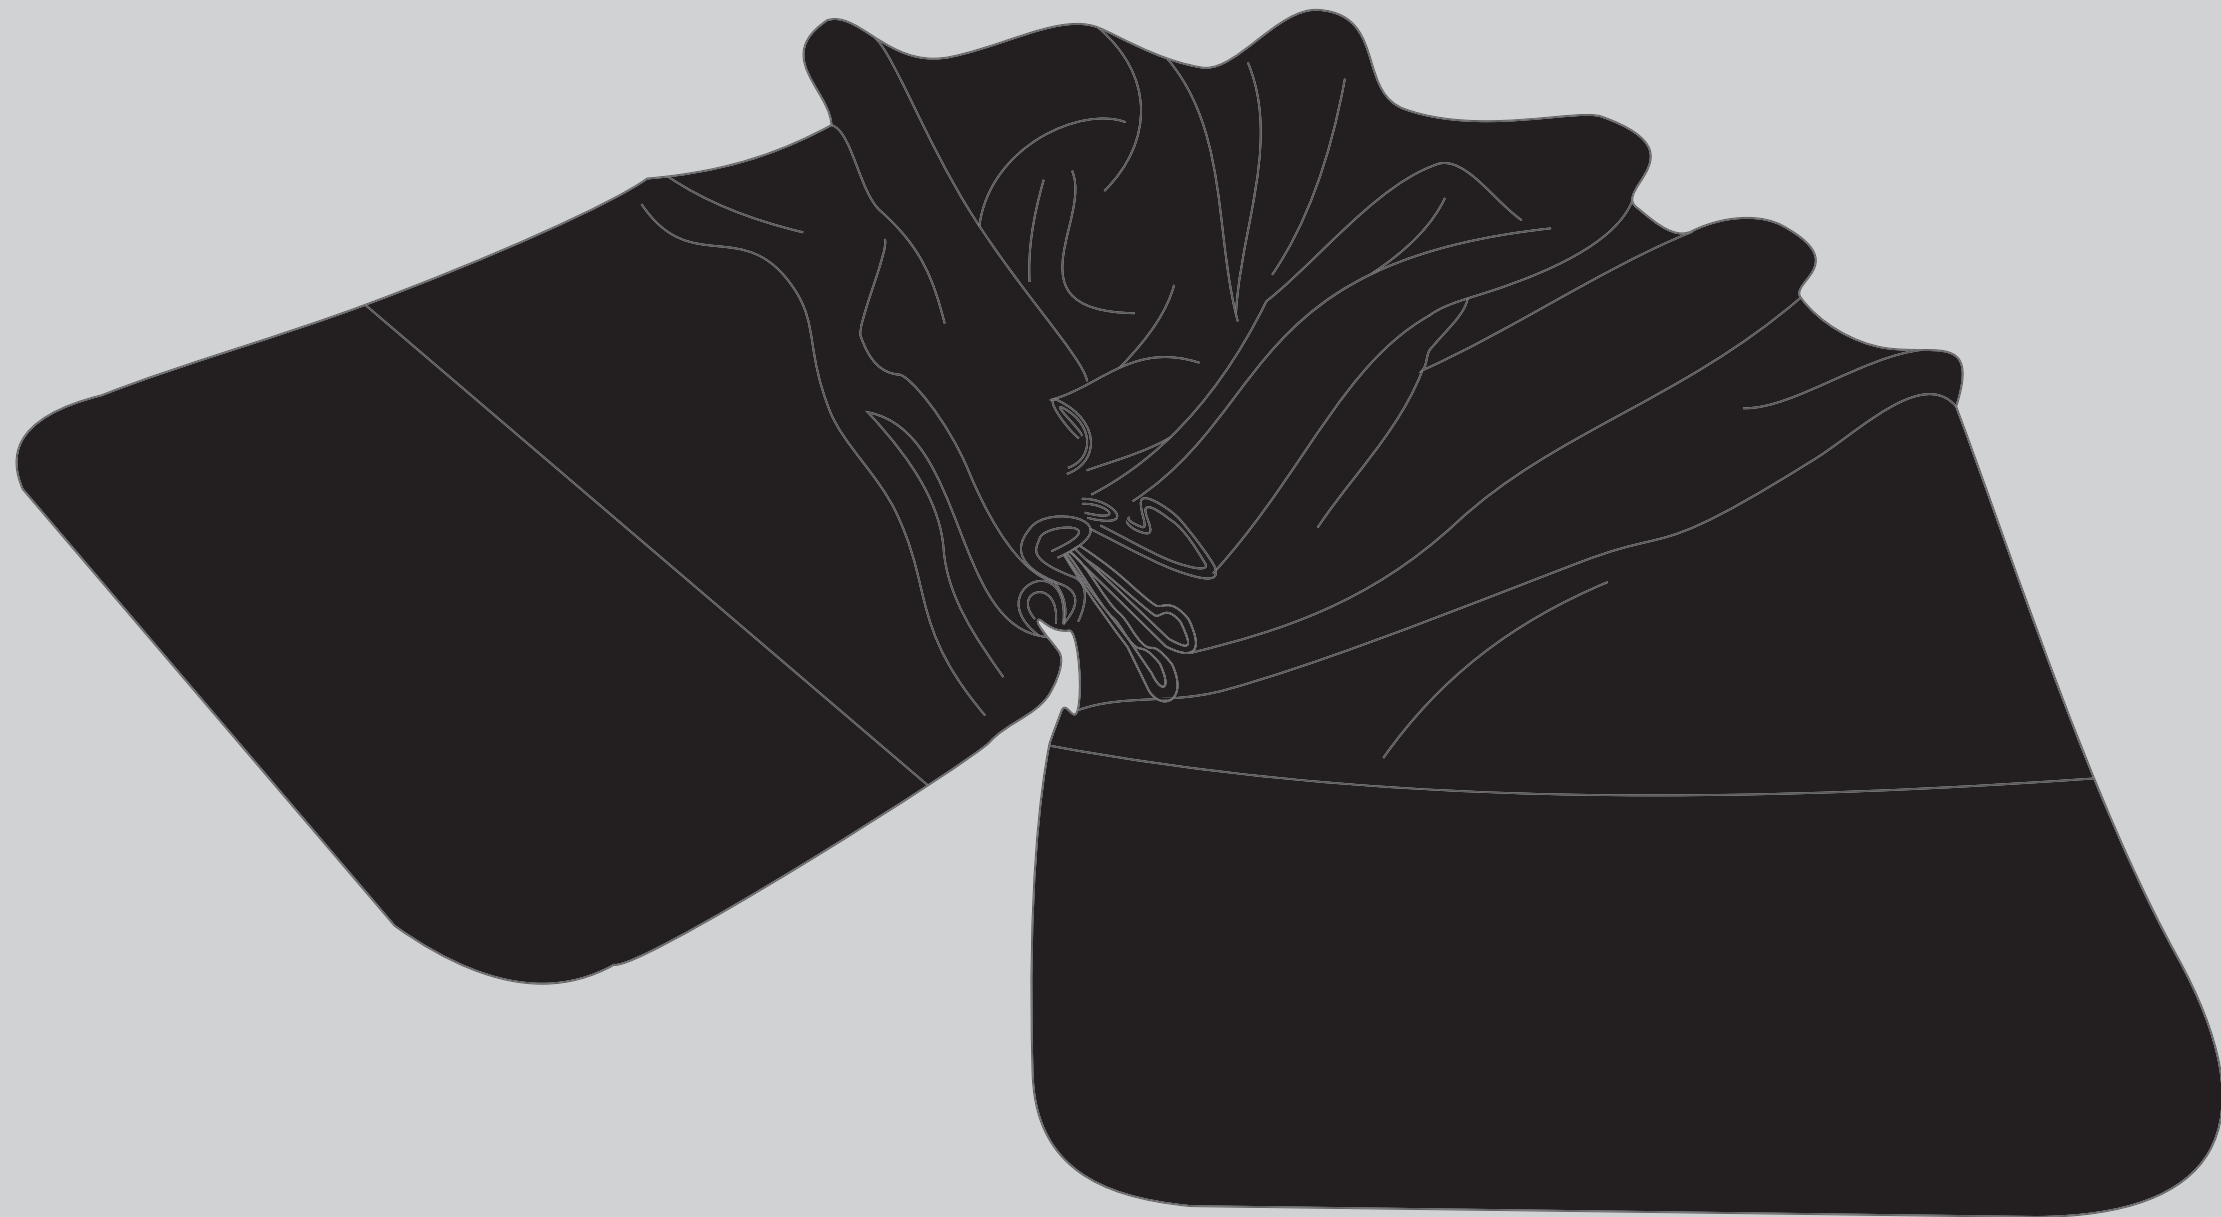

Impression of end result

Colour(s) of item: black

Colour(s) of imprint: XXX

Size of imprint: 100x60 mm

Position of imprint: centered on 1 end of the scarf

Colour(s) of embroidery: XXX

Size of embroidery: 100x60 mm

Position of embroidery: centered on 1 end of the scarf

Extra information:

XXX

50 %

Artwork