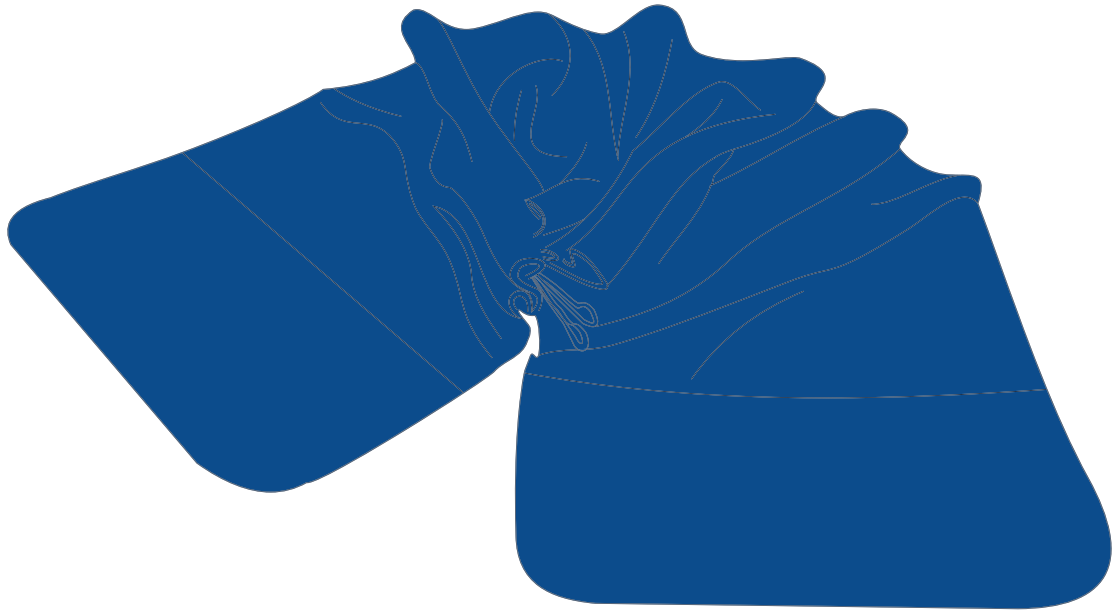

Impression

🔍 25%

Print

Colors

PMS

Position

Centered at one end of the scarf

Size

100 x 60 mm

Artwork